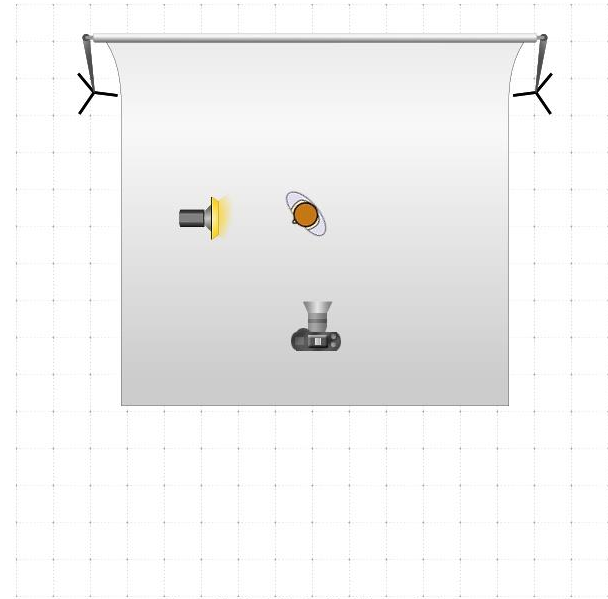

3

Powered by the Online Lighting Diagram Creator
www.lightingdiagrams.com
Personal use only, for commercial use please contact by email: contact@lightingdiagrams.com
Graphics by: Don Giannatti, antic_eye, IconShock & QH Photography

1 Luz principal

2 Relleno

Plano Detalle