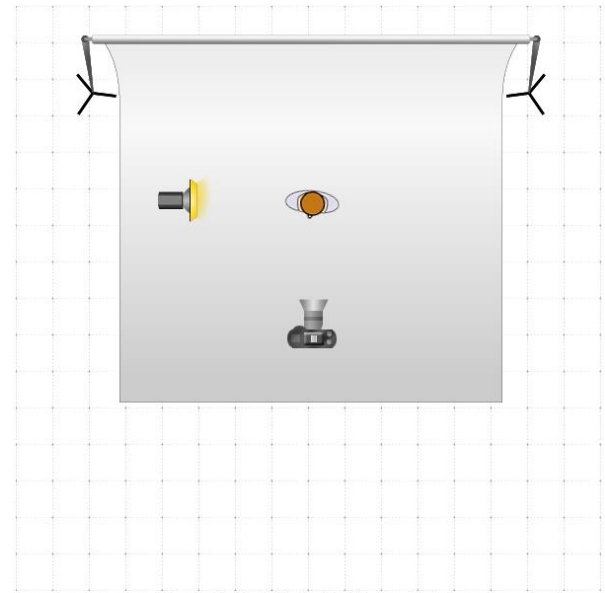

5

Powered by the Online Lighting Diagram Creator
www.lightingdiagrams.com
Personal use only, for commercial use please contact by email: contact@lightingdiagrams.com
Graphics by: Don Giannatti, antic_eye, IconShock & QH Photography

1 Luz principal

2 Relleno

Plano general